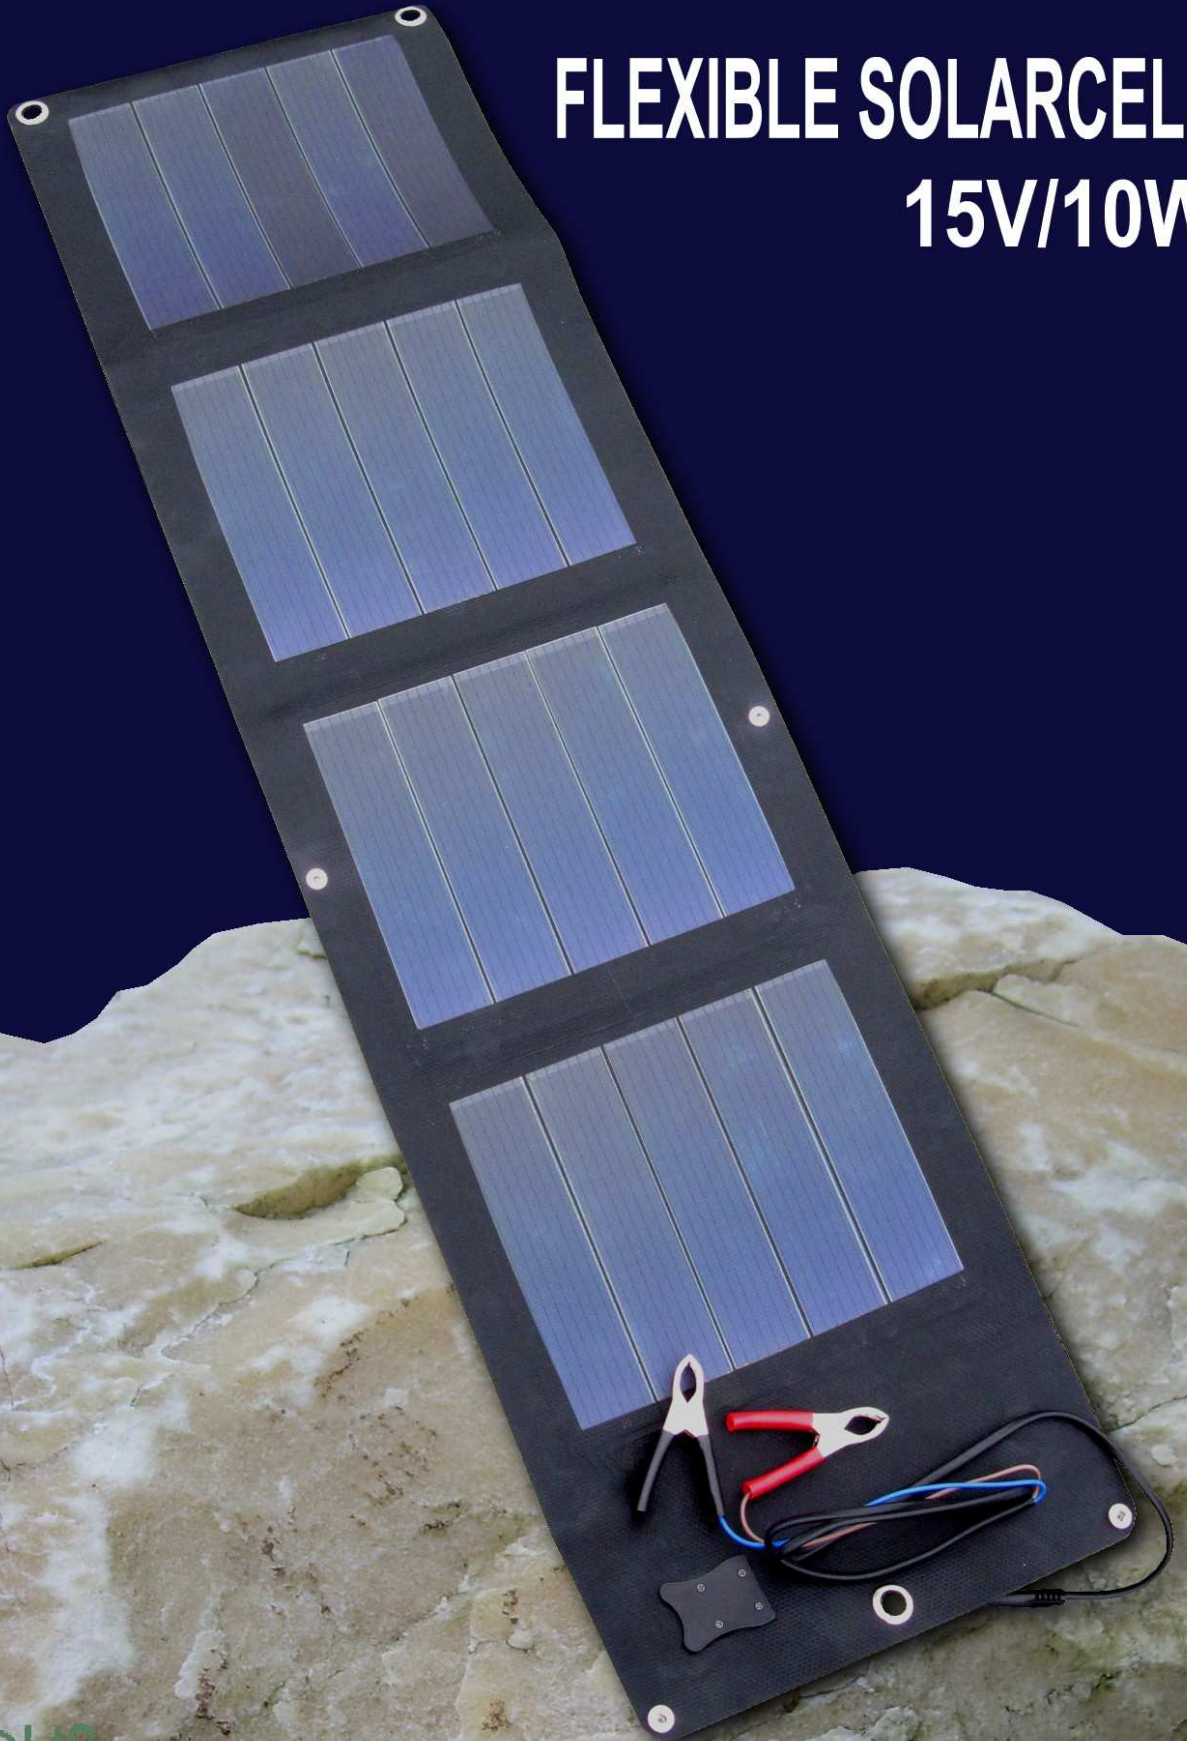

ALBATROSS

POWERplus[®]

FLEXIBLE SOLARCELL
15V/10W

CE ROHS

POWERplus® Albatross FLEXIBLE SOLARCELL 15V/10W

New solar technology combined with the ease of mobile energy generation: this is the POWERplus Albatross

This highly efficient solar cell is able to generate 10W of energy in sunny conditions, but even in normal daylight this solar cell can generate electricity.

Light weight, foldable, durable and rainproof. This is the best solar cell available for mobile energy.

Powerful 10W solar cell

Full accessory set included

Rainproof connections

Nylon transportation bag

Technical details:

Peak Output	10W
Output Voltage	15V
Output Current	0.67A
Measurement	265*950mm
Weight	0.45 kg